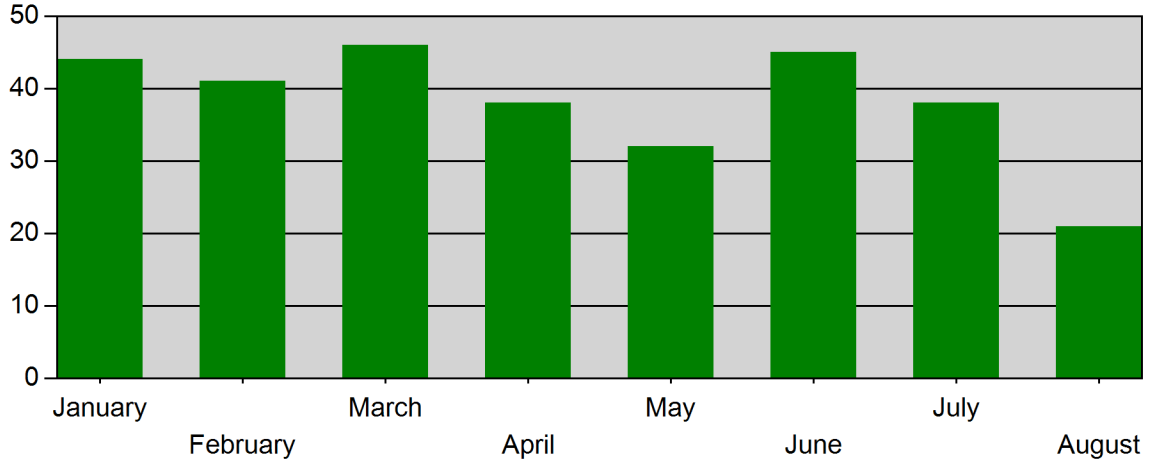

## Incidents by Month for Month Range

Start Month: January | End Month: August | Year: 2023

MONTH	INCIDENTS
January	44
February	41
March	46
April	38
May	32
June	45
July	38
August	21

Only REVIEWED incidents included