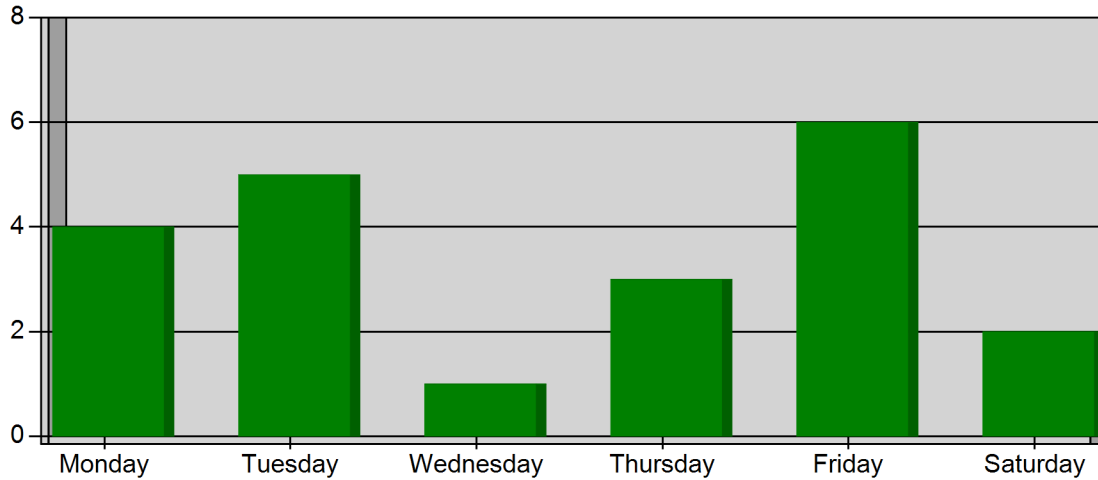

Northern York County Fire Rescue and Emergency Services

Dillsburg, PA

This report was generated on 9/4/2023 2:13:31 PM

Incidents by Day of the Week for Date Range

Start Date: 08/01/2023 | End Date: 08/31/2023

DAY OF THE WEEK	# INCIDENTS
Monday	4
Tuesday	5
Wednesday	1
Thursday	3
Friday	6
Saturday	2
TOTAL	21

Only REVIEWED incidents included