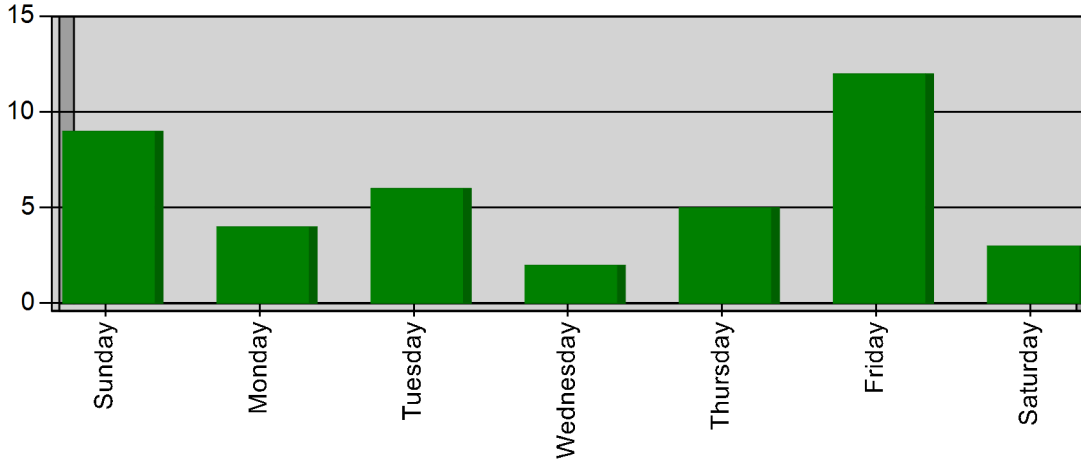

## Incidents by Day of the Week for Date Range

Start Date: 02/01/2023 | End Date: 02/28/2023

DAY OF THE WEEK	# INCIDENTS
Sunday	9
Monday	4
Tuesday	6
Wednesday	2
Thursday	5
Friday	12
Saturday	3
<b>TOTAL</b>	<b>41</b>