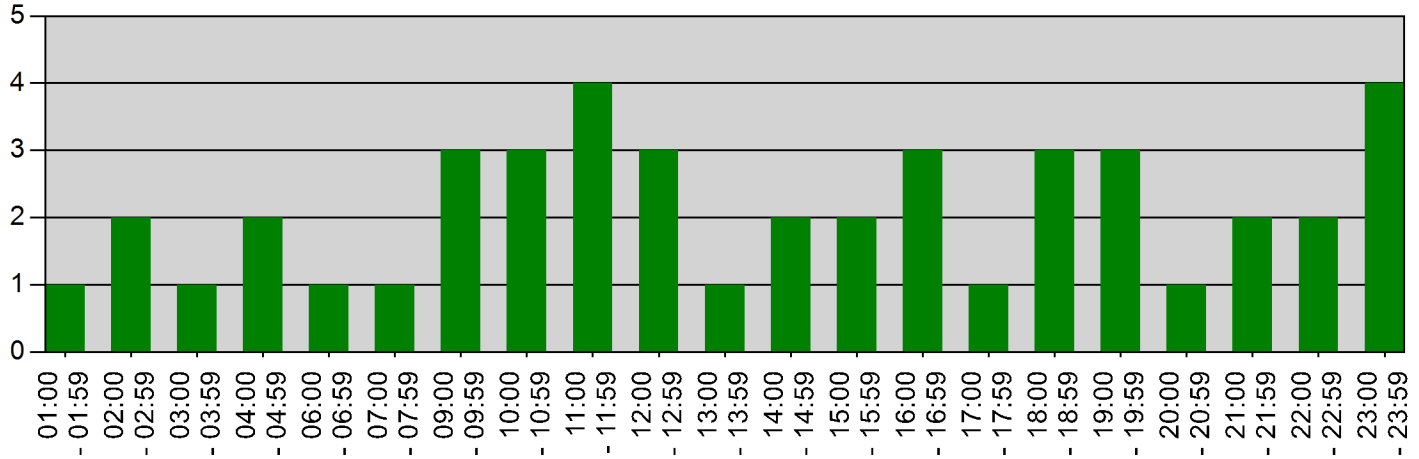

## Incidents by Hour for Date Range

Start Date: 06/01/2023 | End Date: 06/30/2023

HOURLY	# of CALLS
01:00 - 01:59	1
02:00 - 02:59	2
03:00 - 03:59	1
04:00 - 04:59	2
06:00 - 06:59	1
07:00 - 07:59	1
09:00 - 09:59	3
10:00 - 10:59	3
11:00 - 11:59	4
12:00 - 12:59	3
13:00 - 13:59	1
14:00 - 14:59	2
15:00 - 15:59	2
16:00 - 16:59	3
17:00 - 17:59	1
18:00 - 18:59	3
19:00 - 19:59	3
20:00 - 20:59	1
21:00 - 21:59	2
22:00 - 22:59	2
23:00 - 23:59	4