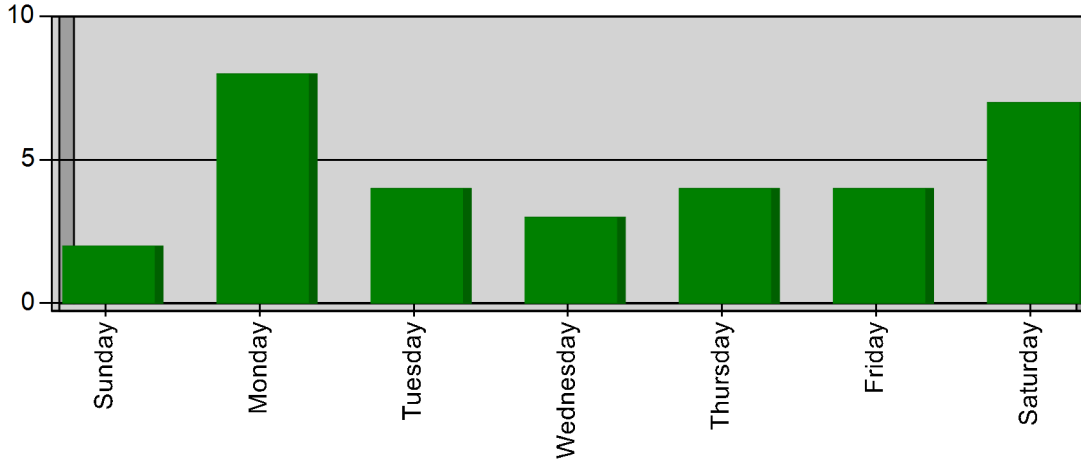

Northern York County Fire Rescue and Emergency Services

Dillsburg, PA

This report was generated on 6/2/2023 8:55:19 AM

Incidents by Day of the Week for Date Range

Start Date: 05/01/2023 | End Date: 05/31/2023

DAY OF THE WEEK	# INCIDENTS
Sunday	2
Monday	8
Tuesday	4
Wednesday	3
Thursday	4
Friday	4
Saturday	7
TOTAL	32

Only REVIEWED incidents included