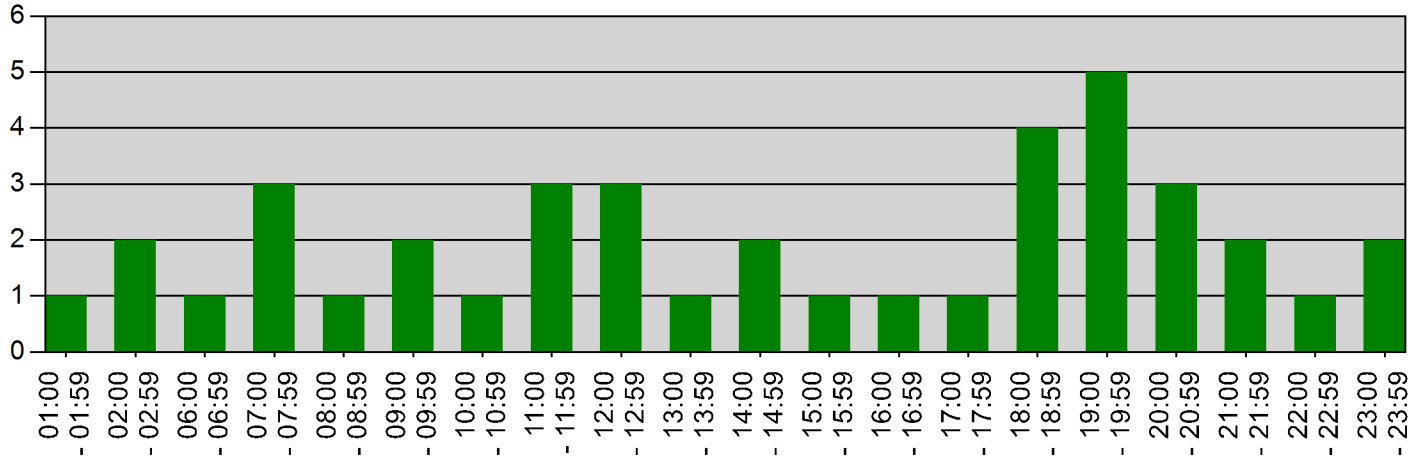

Northern York County Fire Rescue and Emergency Services

Dillsburg, PA

This report was generated on 4/30/2023 6:37:39 PM

Incidents by Hour for Date Range

Start Date: 04/01/2023 | End Date: 04/30/2023

HOURLY	# of CALLS
01:00 - 01:59	1
02:00 - 02:59	2
06:00 - 06:59	1
07:00 - 07:59	3
08:00 - 08:59	1
09:00 - 09:59	2
10:00 - 10:59	1
11:00 - 11:59	3
12:00 - 12:59	3
13:00 - 13:59	1
14:00 - 14:59	2
15:00 - 15:59	1
16:00 - 16:59	1
17:00 - 17:59	1
18:00 - 18:59	4
19:00 - 19:59	5
20:00 - 20:59	3
21:00 - 21:59	2
22:00 - 22:59	1
23:00 - 23:59	2