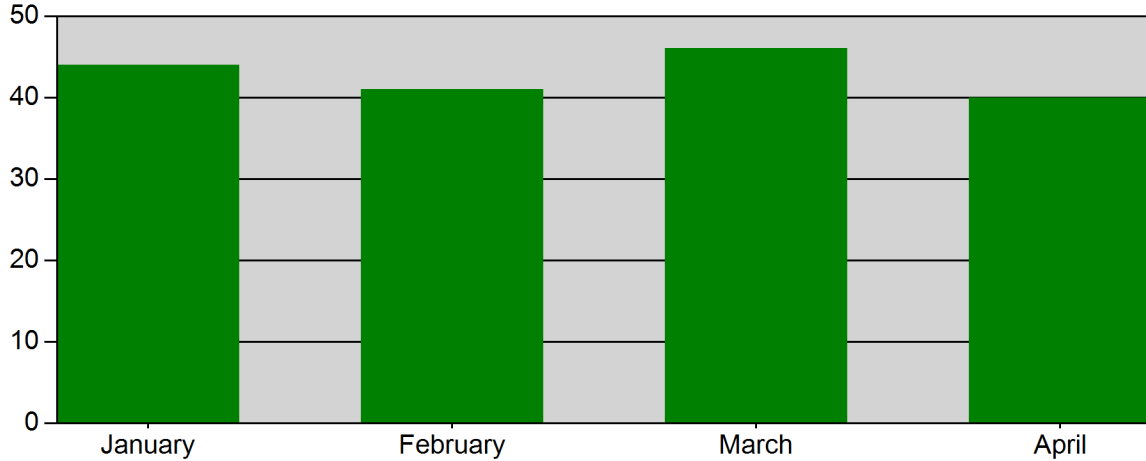

Northern York County Fire Rescue and Emergency Services

Dillsburg, PA

This report was generated on 4/30/2023 6:36:30 PM

Incidents by Month for Month Range

Start Month: January | End Month: April | Year: 2023

MONTH	INCIDENTS
January	44
February	41
March	46
April	40

Only REVIEWED incidents included