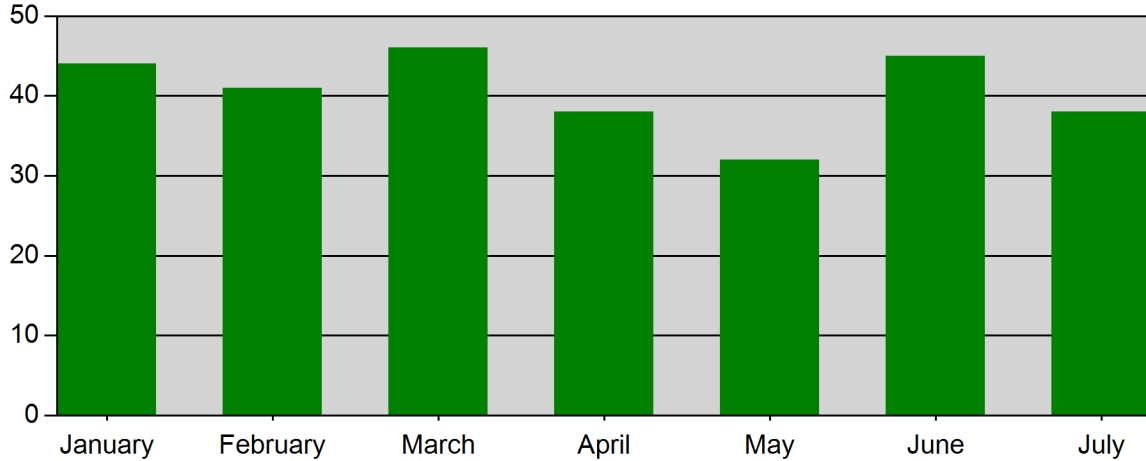

## Incidents by Month for Month Range

Start Month: January | End Month: July | Year: 2023

MONTH	INCIDENTS
January	44
February	41
March	46
April	38
May	32
June	45
July	38

Only REVIEWED incidents included