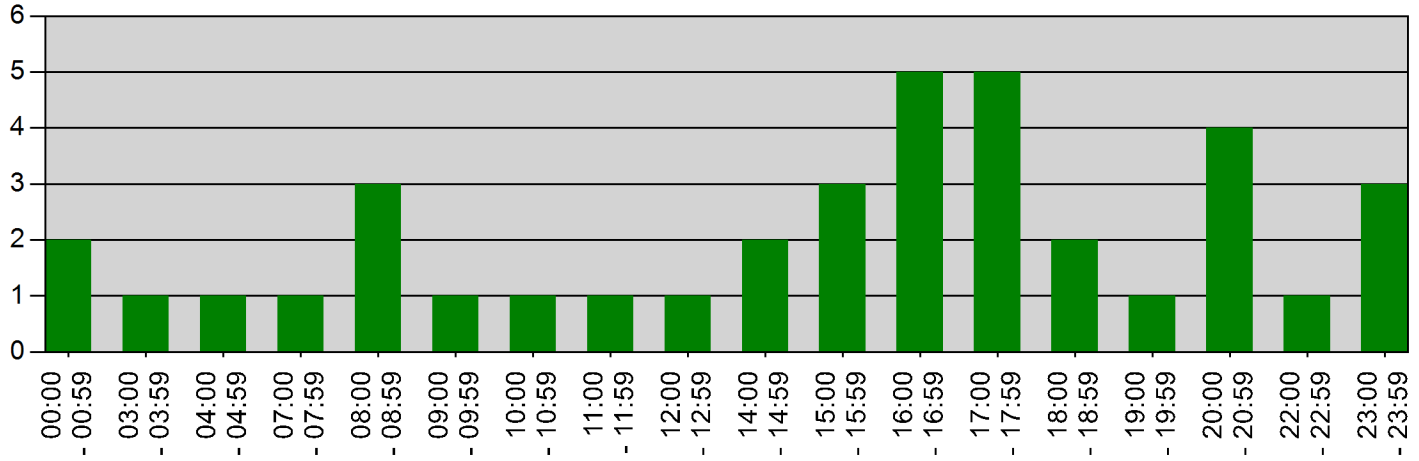

Northern York County Fire Rescue and Emergency Services

Dillsburg, PA

This report was generated on 8/2/2023 6:55:30 PM

Incidents by Hour for Date Range

Start Date: 07/01/2023 | End Date: 07/31/2023

HOURLY	# of CALLS
00:00 - 00:59	2
03:00 - 03:59	1
04:00 - 04:59	1
07:00 - 07:59	1
08:00 - 08:59	3
09:00 - 09:59	1
10:00 - 10:59	1
11:00 - 11:59	1
12:00 - 12:59	1
14:00 - 14:59	2
15:00 - 15:59	3
16:00 - 16:59	5
17:00 - 17:59	5
18:00 - 18:59	2
19:00 - 19:59	1
20:00 - 20:59	4
22:00 - 22:59	1
23:00 - 23:59	3