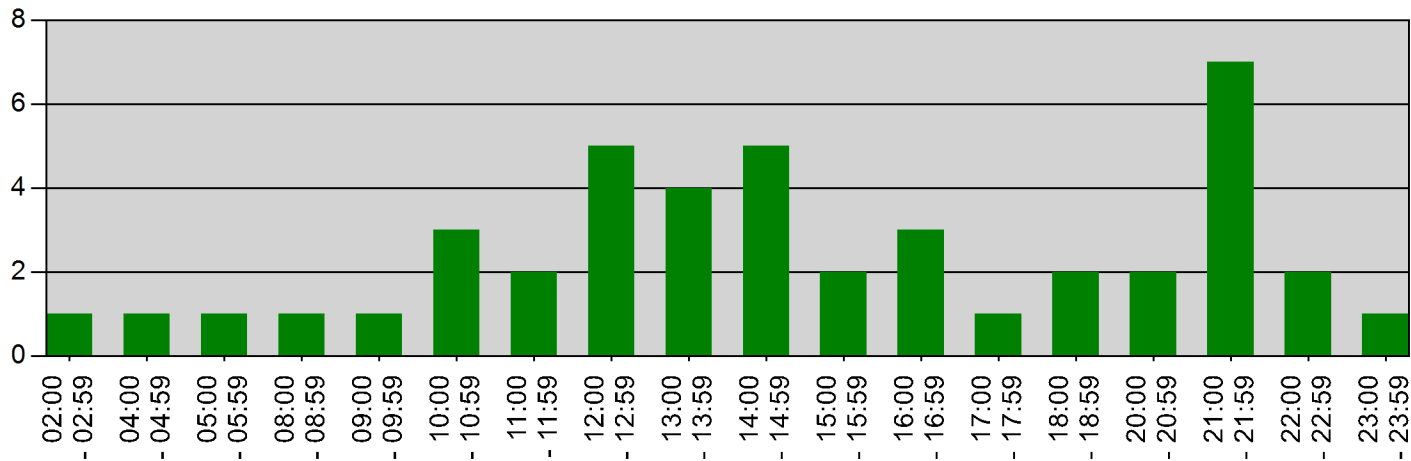

## Incidents by Hour for Date Range

Start Date: 01/01/2023 | End Date: 01/31/2023

HOURL	# of CALLS
02:00 - 02:59	1
04:00 - 04:59	1
05:00 - 05:59	1
08:00 - 08:59	1
09:00 - 09:59	1
10:00 - 10:59	3
11:00 - 11:59	2
12:00 - 12:59	5
13:00 - 13:59	4
14:00 - 14:59	5
15:00 - 15:59	2
16:00 - 16:59	3
17:00 - 17:59	1
18:00 - 18:59	2
20:00 - 20:59	2
21:00 - 21:59	7
22:00 - 22:59	2
23:00 - 23:59	1